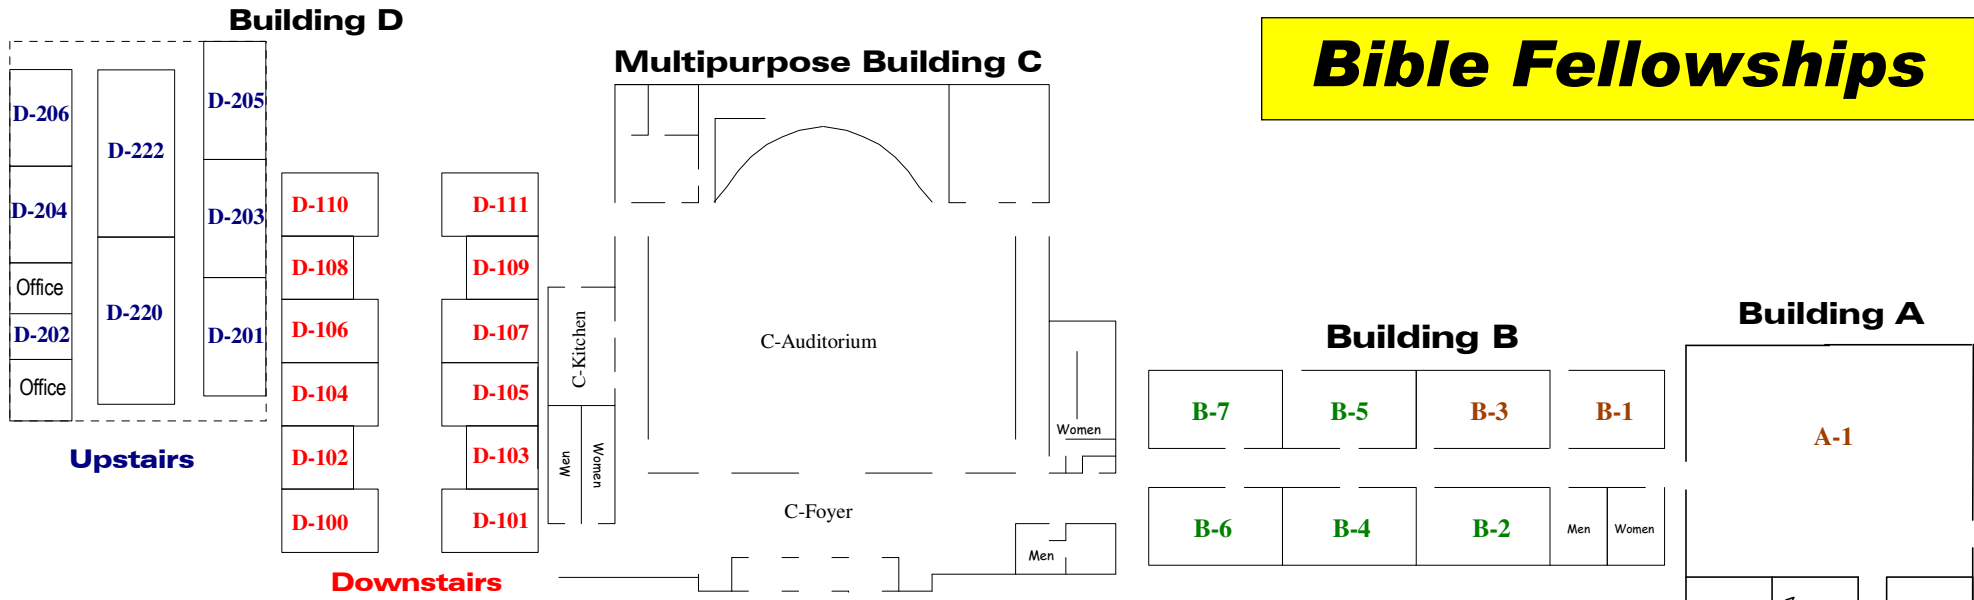

Bible Fellowships

Saturday 7:30-8:30 PM

PRESCHOOL

- Birth - 15 months..... **D-101**
- 16 months - 2 years..... **D-103**
- 3 - Kindergarten..... **D-100**

CHILDREN

- 1st - 3rd grades..... **B-6**
- 4th - 6th grades..... **B-7**

YOUTH

- 7th - 12th grades..... **A-1**

ADULT

- Spence (20's-30's)..... **D-204**
- Shipp (30's-40's)..... **D-220**
- Furtado (40's-50's)..... **D-203**
- Hatch (50's+)..... **D-201**

Sunday 9:00-10:15 AM